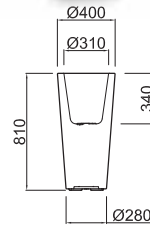

BLACK & LIGHTING

HILLO

{hilo}

TWENTYFIRST
DRESSED & LIGHTING COLLECTION

medium_ **BOA8040**

tall_ **BOA8056**

high_ **BOA8065**

PIASTRA INOX
DISPONIBILE SU RICHIESTA (Pag.119)
STAINLESS STEEL PLATE
AVAILABLE UPON REQUEST (Page.119)