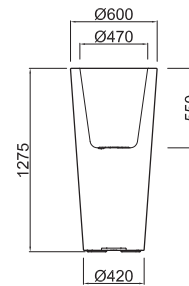

BLACK & LIGHTING

HILLO

{hilo}

TWENTYFIRST
DRESSED & LIGHTING COLLECTION

medium_ **BOA8040**

tall_ **BOA8056**

high_ **BOA8065**

PIASTRA INOX
DISPONIBILE SU RICHIESTA (Pag.119)
STAINLESS STEEL PLATE
AVAILABLE UPON REQUEST (Page.119)