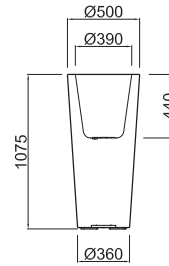

BLACK & LIGHTING

HILLO

{hilo}

TWENTYFIRST
DRESSED & LIGHTING COLLECTION

medium_ **BOA8040**

tall_ **BOA8056**

high_ **BOA8065**

PIASTRA INOX
DISPONIBILE SU RICHIESTA (Pag.119)
STAINLESS STEEL PLATE
AVAILABLE UPON REQUEST (Page.119)