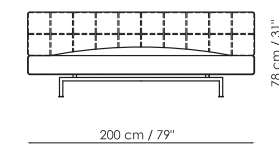

Piano letto / Sleeping surface / Liegefläche / Plan de couchage
120x200 cm - 47"x79"

PIERROT KING

Piano letto / Sleeping surface / Liegefläche / Plan de couchage
120x200 cm - 47"x79"

COMPOSIZIONE / COMBINATION / KOMBINATION / COMPOSITION