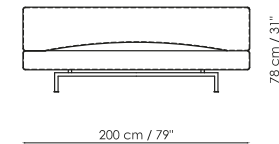

Piano letto / Sleeping surface / Liegefläche / Plan de couchage
120x200 cm - 47"x79"

PIERROT KING

Piano letto / Sleeping surface / Liegefläche / Plan de couchage
120x200 cm - 47"x79"

COMPOSIZIONE / COMBINATION / KOMBINATION / COMPOSITION