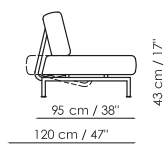

Piano letto / Sleeping surface / Liegefläche / Plan de couchage
120x200 cm - 47"x79"

PIERROT KING

Piano letto / Sleeping surface / Liegefläche / Plan de couchage
120x200 cm - 47"x79"

COMPOSIZIONE / COMBINATION / KOMBINATION / COMPOSITION