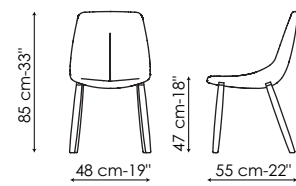

Sedia imbottita, dinamica e comoda, con struttura in acciaio. Imbottitura in poliuretano schiumato a freddo. Rivestita in pelle, le gambe sono in legno massello di frassino.

>This is a padded chair that is dynamic and comfortable, with a steel frame. Cold-expanded, polyurethane foam padding. It is upholstered in leather, and the legs are made of solid ash-wood.

By

Sedia Chair **By**_Bartoli Design

By

**spencer
interiors**

spencer interiors
vancouver bc canada
telephone: 604.736.1378
www.spencerinteriors.ca