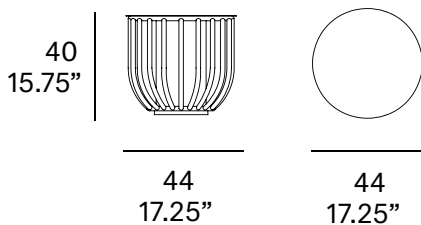

Shipment details

Qty	1 coffee table (1 box)
Volume	0,14 m3 / 5 ft3
Gross weight	20 kg / 44 lb
Net weight	16 kg / 35 lb
Item dimensions (width x depth x height)	Ø 54 x 35 cm Ø 21.25 x 13.75"

35
13.75"

54
21.25"

54
21.25"

expormim

indoor

Frames

Round coffee table / centro redondo

Ø 44 cm / 17.25"

Jaime Hayon, 2014

T558

Shipment details

Qty	1 coffee table (1 box)
Volume	0,11 m3 / 3.9 ft3
Gross weight	15 kg / 33 lb
Net weight	12 kg / 26 lb
Item dimensions (width x depth x height)	Ø 44 x 40 cm Ø 17.25 x 15.75"

expormim

Frames. Indoor