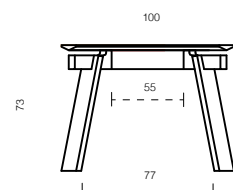

VERSO QUADRO

L A N D O

BLACK WALNUT