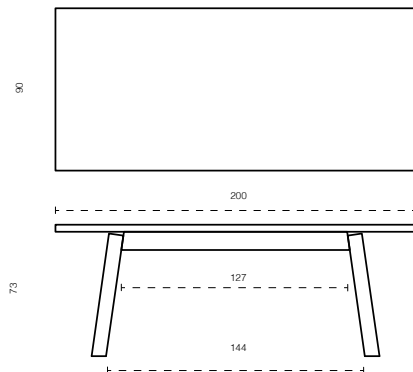

ACCENTO

L A N D O

I PRODOTTI CHE APPAIONO IN QUESTO CATALOGO SONO PROTETTIDA COPYRIGHT. LE IMMAGINI CONTENUTE IN QUESTO CATALOGO SONO PURAMENTE DI CARATTERE ILLUSTRATIVO. PER LA NATURA STESSA DI QUESTO SUPPORTO, I COLORI E LE FINITURE DEI PRODOTTI POSSONO RISULTARE LEGGERMENTE DIVERSI DA QUELLI REALI. LANDO SRL SI RISERVA IL DIRITTO DI MODIFICARE PRODOTTI, CODICI E INFORMAZIONI TECNICHE SENZA PREAVVISO. LA RIPRODUZIONE, A QUALUNQUE MEZZO, DI QUESTO CATALOGO, INCLUSI TESTI, FOTOGRAFIE ED ELEMENTI GRAFICI, IN PARTE O COMPLETAMENTE, SENZA LA PREVIA AUTORIZZAZIONE DI LANDO SRL, È VIETATA.

THE PRODUCTS SHOWN IN THIS CATALOGUE ARE PROTECTED BY COPYRIGHT. THE IMAGES CONTAINED IN THIS CATALOGUE ARE FOR REFERENCE ONLY. DUE TO THE NATURE OF THE PRINTED MEDIA ITSELF, COLORS AND FINISHES MAY BE SLIGHTLY DIFFERENT FROM THE REAL ONES. LANDO SRL RESERVE THE RIGHTS TO ALTER PRODUCTS, CODES AND TECHNICAL INFORMATION WITHOUT PRIOR NOTICE. REPRODUCTION, IN ANY WAY, OF THIS CATALOGUE, INCLUDING TEXT PHOTOS AND GRAPHICS, IN PART OR IN WHOLE WITHOUT PERMISSION FROM LANDO SRL, IS PROHIBITED.

ART DIRECTION: ENZO BERTI
PHOTOGRAPHER: TOBIA BERTI
GRAPHIC: NICOLA BOLZONELLA