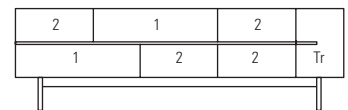

Maße
dimensions
in cm

LOW-Atelier BABY

X	X	X	X	X	h 73 cm, b // w 120 cm, t // d 48 cm
---	---	---	---	---	--------------------------------------

LOW-Atelier

X	X	X	X	X	h 73 cm, b // w 174 cm, t // d 48 cm
---	---	---	---	---	--------------------------------------

LOW-Atelier LONG

X	X	X	X	X	h 73 cm, b // w 228 cm, t // d 48 cm
---	---	---	---	---	--------------------------------------