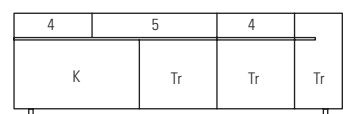

Maße

dimensions
in cm

X	X	X	X	X	h 57 cm, b // w 120 cm, t // d 48 cm
---	---	---	---	---	--------------------------------------

LOW BABY

X	X	X	X	X	h 57 cm, b // w 174 cm, t // d 48 cm
---	---	---	---	---	--------------------------------------

LOW

X	X	X	X	X	h 57 cm, b // w 228 cm, t // d 48 cm
---	---	---	---	---	--------------------------------------

LOW LONG

X					surcharge // Aufpreis
---	--	--	--	--	-----------------------

wall mounted // wandhängend

X	X	X	X	X	h 74 cm, b // w 120 cm, t // d 48 cm
---	---	---	---	---	--------------------------------------

SIDE BABY

X	X	X	X	X	h 74 cm, b // w 174 cm, t // d 48 cm
---	---	---	---	---	--------------------------------------

SIDE

X	X	X	X	X	h 74 cm, b // w 228 cm, t // d 48 cm
---	---	---	---	---	--------------------------------------

SIDE LONG

X					surcharge // Aufpreis
---	--	--	--	--	-----------------------

wall mounted // wandhängend