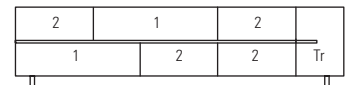

Maße

dimensions
in cm

X	X	X	X	X	h 57 cm, b // w 120 cm, t // d 48 cm
---	---	---	---	---	--------------------------------------

LOW BABY

X	X	X	X	X	h 57 cm, b // w 174 cm, t // d 48 cm
---	---	---	---	---	--------------------------------------

LOW

X	X	X	X	X	h 57 cm, b // w 228 cm, t // d 48 cm
---	---	---	---	---	--------------------------------------

LOW LONG

X					surcharge // Aufpreis
---	--	--	--	--	-----------------------

wall mounted // wandhängend

SIDE

X	X	X	X	X	h 74 cm, b // w 228 cm, t // d 48 cm
---	---	---	---	---	--------------------------------------

SIDE LONG

X					surcharge // Aufpreis
---	--	--	--	--	-----------------------

wall mounted // wandhängend