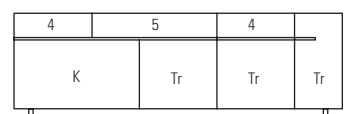

Maße

dimensions
in cm

X	X	X	X	X	h 57 cm, b // w 120 cm, t // d 48 cm
---	---	---	---	---	--------------------------------------

LOW BABY

X	X	X	X	X	h 57 cm, b // w 174 cm, t // d 48 cm
---	---	---	---	---	--------------------------------------

LOW

X	X	X	X	X	h 57 cm, b // w 228 cm, t // d 48 cm
---	---	---	---	---	--------------------------------------

LOW LONG

X					surcharge // Aufpreis
---	--	--	--	--	-----------------------

wall mounted // wandhängend

X	X	X	X	X	h 74 cm, b // w 120 cm, t // d 48 cm
---	---	---	---	---	--------------------------------------

SIDE BABY

X	X	X	X	X	h 74 cm, b // w 174 cm, t // d 48 cm
---	---	---	---	---	--------------------------------------

SIDE

X	X	X	X	X	h 74 cm, b // w 228 cm, t // d 48 cm
---	---	---	---	---	--------------------------------------

SIDE LONG

X					surcharge // Aufpreis
---	--	--	--	--	-----------------------

wall mounted // wandhängend