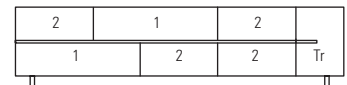

Maße

dimensions
in cm

X	X	X	X	X	h 57 cm, b // w 120 cm, t // d 48 cm
---	---	---	---	---	--------------------------------------

LOW BABY

X	X	X	X	X	h 57 cm, b // w 174 cm, t // d 48 cm
---	---	---	---	---	--------------------------------------

LOW

X	X	X	X	X	h 57 cm, b // w 228 cm, t // d 48 cm
---	---	---	---	---	--------------------------------------

LOW LONG

X					surcharge // Aufpreis
---	--	--	--	--	-----------------------

wall mounted // wandhängend

SIDE

X	X	X	X	X	h 74 cm, b // w 228 cm, t // d 48 cm
---	---	---	---	---	--------------------------------------

SIDE LONG

X					surcharge // Aufpreis
---	--	--	--	--	-----------------------

wall mounted // wandhängend