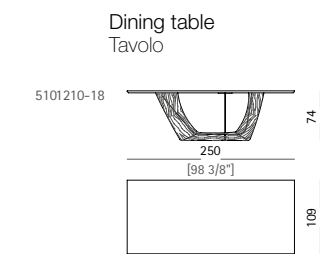

spencer interiors
vancouver bc canada
telephone: 604.736.1378
www.spencerinteriors.ca