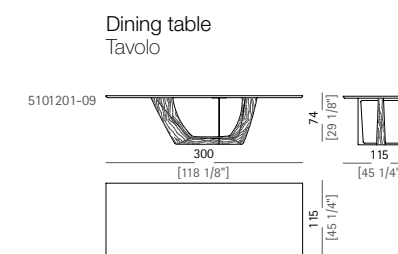

spencer interiors
vancouver bc canada
telephone: 604.736.1378
www.spencerinteriors.ca