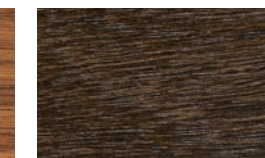

# GREENWICH

DESIGN MANZONI - TAPINASSI 2013

Dining table, base and top in moka oak, brass ring. Sideboard Longplay, structure and feet in moka oak, top in Emperador marble and brass drawn metal. Chair Athena in fabric E/5525 collection Vellù, brass base. Floor lamp Wudù, brass stem, lampshade in fabric D/4679 collection Camisia.

Brass  
Ottone

Titanium  
Titanio

Micaceous brown  
Marrone micaceo

Canaletto walnut  
Noce Canaletto

Sucupira  
Sucupira

Moka oak  
Rovere moka

A HIGHLY CHARACTERISTIC DINING TABLE WITH A SCULPTURAL SHAPE AND RICH IN UNIQUE DETAILS, THAT GUARANTEES A RELEVANT STAGE PRESENCE IN ANY ENVIRONMENT. THE IMPORTANT STRUCTURE AND THE REFINED HAND-CRAFTSMANSHIP OF THE BASE HIGHLIGHT THE OFF-CENTRE METAL RING. AVAILABLE IN BRASS, TITANIUM OR MICACEOUS BROWN.

**Base** Ash wood, Canaletto walnut or oak moka or sucupira stained. Ring in metal, finishes: micaceous brown or titanium or brass **Top** MDF veneered in Canaletto walnut or oak moka or sucupira wood

**Base** frassino tinto noce Canaletto, rovere moka o sucupira. Anello in metallo, finitura: marrone micaceo, titanio o ottone **Piano** MDF impiallacciato noce Canaletto o rovere moka o sucupira

spencer interiors  
vancouver bc canada  
telephone: 604.736.1378  
www.spencerinteriors.ca