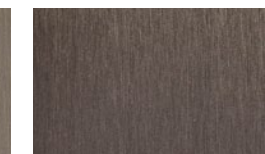

# GREENWICH

DESIGN MANZONI - TAPINASSI 2013

Dining table, base and top in moka oak, brass ring. Sideboard Longplay, structure and feet in moka oak, top in Emperador marble and brass drawn metal. Chair Athena in fabric E/5525 collection Vellù, brass base. Floor lamp Wudù, brass stem, lampshade in fabric D/4679 collection Camisia.

Brass  
Ottone

Titanium  
Titanio

Micaceous brown  
Marrone micaceo

Canaletto walnut  
Noce Canaletto

Sucupira  
Sucupira

Moka oak  
Rovere moka

A HIGHLY CHARACTERISTIC DINING TABLE WITH A SCULPTURAL SHAPE AND RICH IN UNIQUE DETAILS, THAT GUARANTEES A RELEVANT STAGE PRESENCE IN ANY ENVIRONMENT. THE IMPORTANT STRUCTURE AND THE REFINED HAND-CRAFTSMANSHIP OF THE BASE HIGHLIGHT THE OFF-CENTRE METAL RING. AVAILABLE IN BRASS, TITANIUM OR MICACEOUS BROWN.

**Base** Ash wood, Canaletto walnut or oak moka or sucupira stained. Ring in metal, finishes: micaceous brown or titanium or brass **Top** MDF veneered in Canaletto walnut or oak moka or sucupira wood

**Base** frassino tinto noce Canaletto, rovere moka o sucupira. Anello in metallo, finitura: marrone micaceo, titanio o ottone **Piano** MDF impiallacciato noce Canaletto o rovere moka o sucupira

spencer interiors  
vancouver bc canada  
telephone: 604.736.1378  
www.spencerinteriors.ca