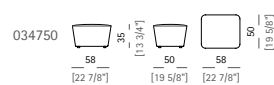

Pouf
Pouf

spencer interiors
vancouver bc canada
telephone: 604.736.1378
www.spencerinteriors.ca