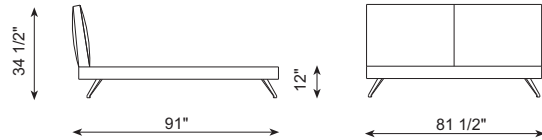

The bed Shelby is conceived as a light bed floating on top of the four sloped feet. The hoop is 12 cm high and permits to fit 8 cm thick slats. The central inner crossbar permits to fit articulated bed frames without any problems. The headrest is made of two back rests on the rear part and matches perfectly with the sofa collection Shelby.

## DIBUJOS TÉCNICOS · TECHNICAL DRAWINGS

QUEEN SIZE  
FOR MATTRESS 60" X 80"

KING SIZE  
FOR MATTRESS 76" X 80"