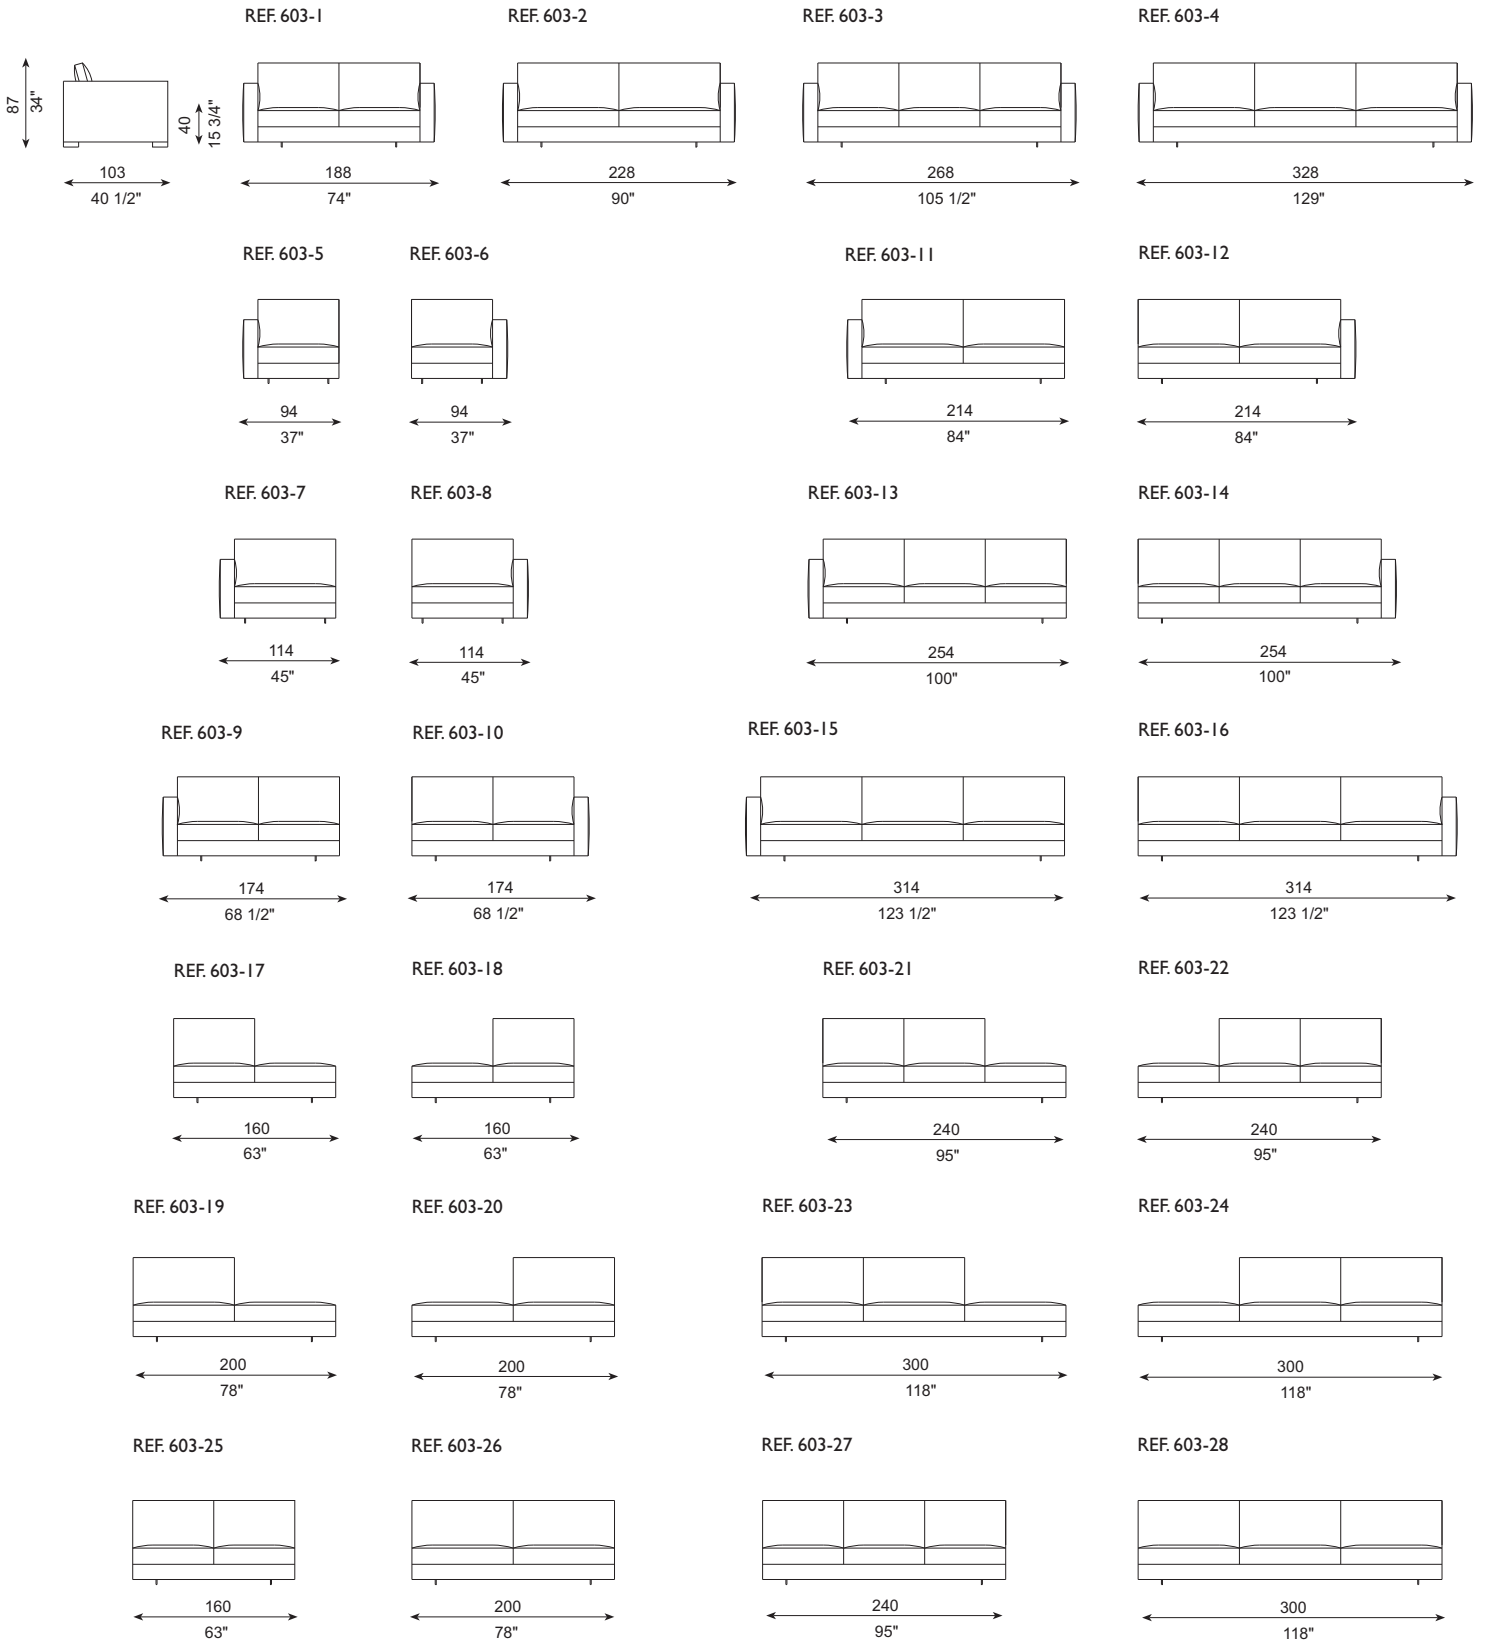

REF. 603-29

REF. 603-30

REF. 603-31

REF. 603-32

HARVEY

J&D Casadesús · 2013

DIBUJOS TÉCNICOS · TECHNICAL DRAWINGS