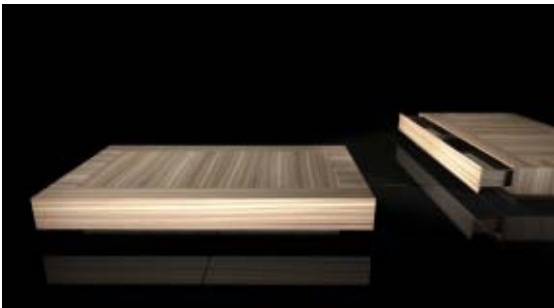

cecchini: zebrawood low cocktail table: with or without drawers

- TA05: 160 cm x 90 cm x 23 cm high (63" x 35" x 9" high)
- TA03: 90 cm x 90 cm x 23 cm high (35" x 35" x 9" high)