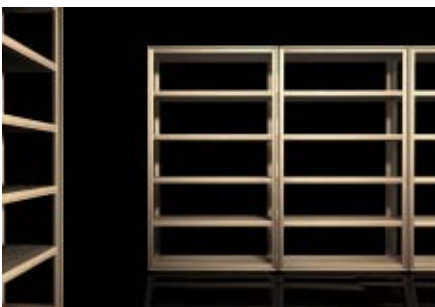

**spencer
interiors**

spencer interiors
vancouver bc canada
telephone: 604.736.1378
www.spencerinteriors.ca

cecchini: zebra wood and glass cabinet with drawer unit
- 120 cm wide x 210 cm high x 48 cm deep (47.2" wide x 82.7" high x 18.9" deep)
- also available in height of 169 cm (66.5")

spencer interiors
vancouver bc canada
telephone: 604.736.1378
www.spencerinteriors.ca

cecchini: zebra wood shelf system

- 120 cm wide x 210 cm high x 48 cm deep (47.2" wide x 82.7" high x 18.9" deep)
- also available in height of 169 cm (66.5")