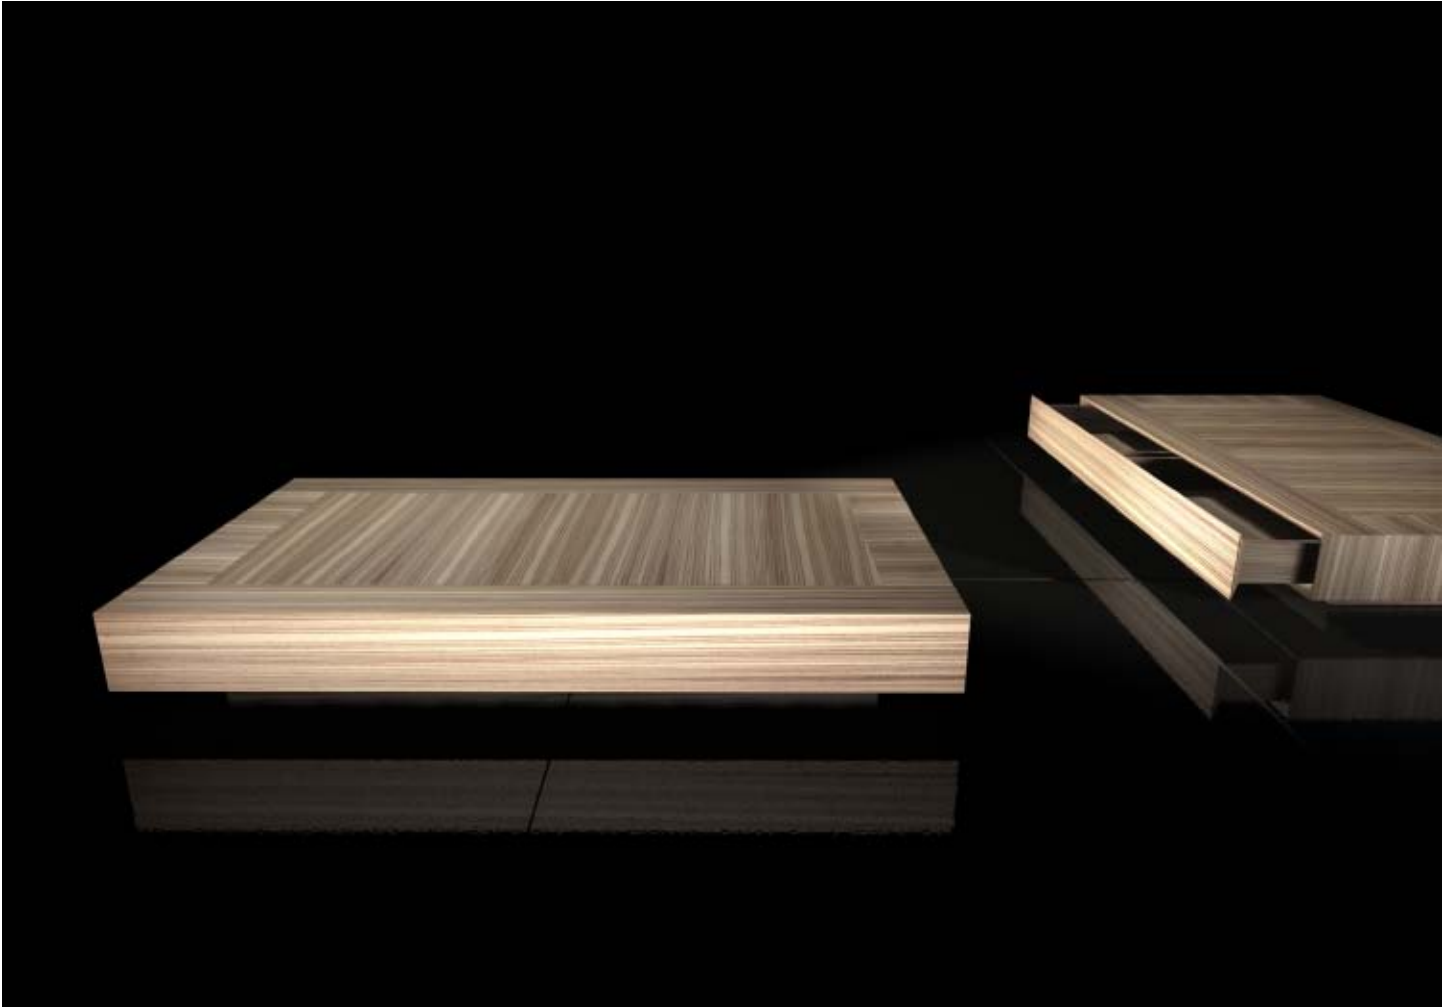

cecchini: zebrawood low cocktail table: with or without drawers

- TA05: 160 cm x 90 cm x 23 cm high (63" x 35" x 9" high)
- TA03: 90 cm x 90 cm x 23 cm high (35" x 35" x 9" high)

spencer interiors
vancouver bc canada
telephone: 604.736.1378
www.spencerinteriors.ca