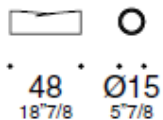

Article: DORMEUSE

TECHNICAL CHARACTERISTICS

Dormeuse made of saddle leather, tanned with vegetal dyes. Non-distortable expanded polyurethane interior, cloth lined. Natural solid oak wood structure and iron legs. Headrest covered with saddle leather and upholstered with polypropilene spheres.

DIMENSIONS

Saddle leather

Cuoio morbido

ARTE & CUOIO