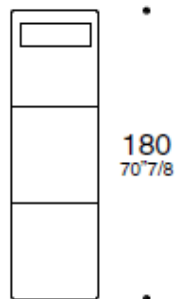

Article: DORMEUSE

TECHNICAL CHARACTERISTICS

Dormeuse made of saddle leather, tanned with vegetal dyes. Non-distortable expanded polyurethane interior, cloth lined. Natural solid oak wood structure and iron legs. Headrest covered with saddle leather and upholstered with polypropilene spheres.

DIMENSIONS

Saddle leather

Cuoio morbido

ARTE & CUOIO

spencer interiors
 vancouver bc canada
 telephone: 604.736.1378
 www.spencerinteriors.ca