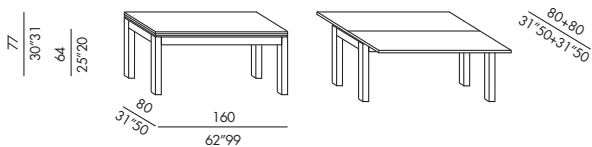

tavolo pranzo 160XL-TP dining table 100XL-TP