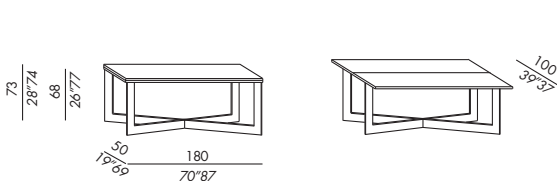

console 160

console 180

console 180 XL

spencer interiors
vancouver bc canada
telephone: 604.736.1378
www.spencerinteriors.ca