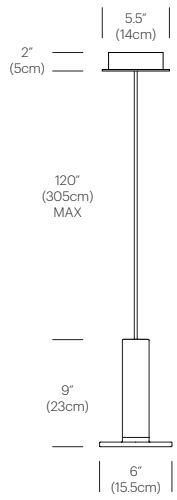

DIMENSIONS

FINISH OPTIONS

White/
White/
White Cord

White/
White/
Turquoise Cord

White/
Moss/
Copper Cord

White/
Tomato/
Copper Cord

Gray/
Gray/
Gray Cord

Black/
Black/
Black Cord

Satin Aluminum/
Gray Cord

Pablo®

888 MARIN STREET SAN FRANCISCO, CA 94124
PABLODESIGNS.COM