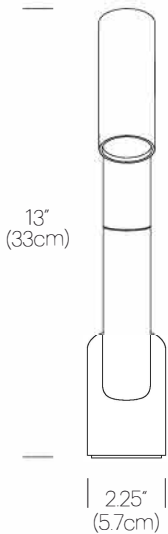

Pablo®
GIRAFFA

GIRAFFA

DESCRIPTION

Smart and playful, Giraffa's endearing personality and versatile design are at home anywhere: on your desk, atop a nightstand, or tucked into a cozy reading nook. A 360° rotating shade combined with an angled post provides multiple lighting possibilities, allowing this petite lamp to cast both direct and ambient light. Giraffa is available in a trio of premium finishes: copper, black anodized aluminum and gloss white lacquer. Giraffa's warm and fully dimmable LED light source is rated for 50K hours to provide a lifetime of personal enjoyment.

DESIGNER

John August 2016

MATERIALS

- Aluminum body
- Polycarbonate Lens assembly
- Fabric cord

FEATURES

- 360° head rotation
- Full range dim control
- High output LED light source

SPECIFICATIONS

- Voltage: 100/240V 50/60Hz
- Power consumption: 4.6W
- Color temperature: 3000K
- Luminosity: 260 lumens
- Luminaire efficacy: 56 Lumens/Watt
- Weight: 4.35 lbs. (2 kg)
- Power cord length: 6' (183cm)
- Certifications: ETL, CE, PSE, RoHS

Patent pending

DIMENSIONS

Giraffa

FINISH OPTIONS

Gloss White/
Satin Silver

Copper/
Satin Copper

Black/
Satin Black

spencer interiors
vancouver bc canada
telephone: 604.736.1378
www.spencerinteriors.ca