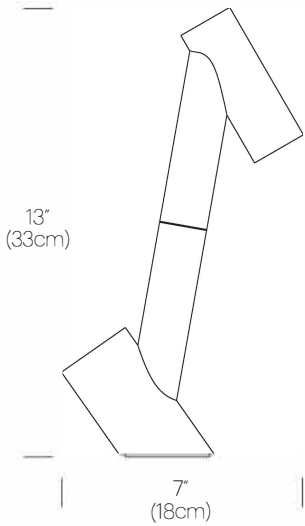

DIMENSIONS

Giraffa

FINISH OPTIONS