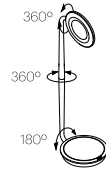

## SPECIFICATIONS

- Voltage: 120/220V 60Hz
- Power consumption: 6W MAX
- Color temperature: 3000K
- Luminosity: 285 Lumens
- Luminaire efficacy: 50 Lumens/Watt
- Color Rendition Index: 90 CRI
- 50K hour lifespan
- Cord length: 6' (182cm)
- Global multi-plug adapter available
- 1 year warranty
- Certifications: ETL, CE, RoHS

## DIMENSIONS

PIXO