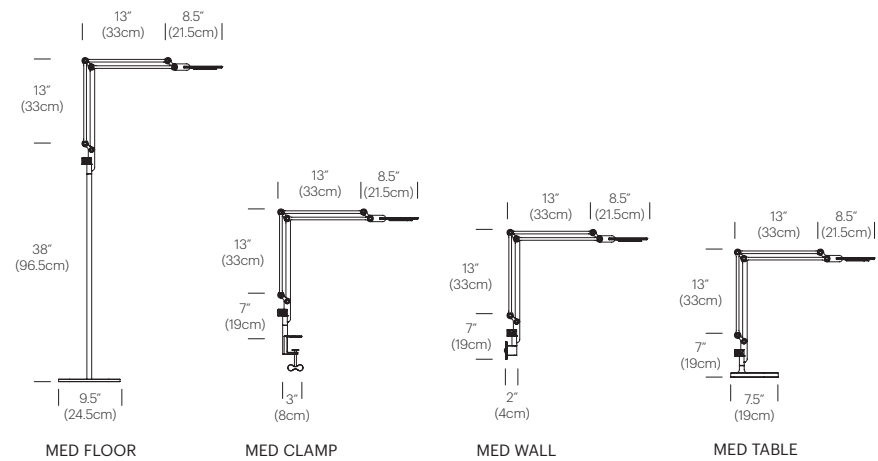

DESIGNER

Peter Stathis 2008 / 2009

MATERIALS

- Aluminum body
- Polycarbonate lens
- Table Base: Zinc / Steel
- Floor Base: Steel base with aluminum stem
- Clamp, Wall, Grommet mounts: aluminum

FEATURES

- 360° rotation at base
- Full-range height adjustability
- 180° front to back head tilt
- Advanced LED array eliminates multiple shadows
- Hi-low dim control
- Ships flat-packed

Pablo®

DIMENSIONS

LINK SMALL

LINK MEDIUM

FINISH OPTIONS

LINK

White

Silver