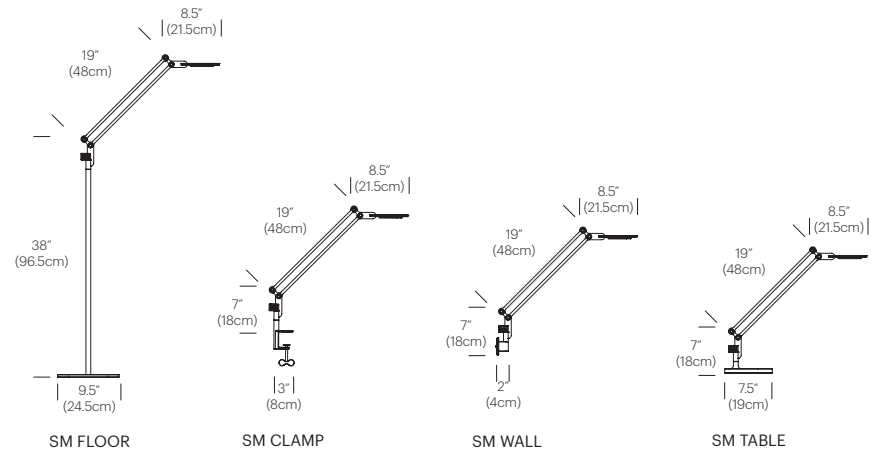

DESIGNER

Peter Stathis 2008 / 2009

MATERIALS

- Aluminum body
- Polycarbonate lens
- Table Base: Zinc / Steel
- Floor Base: Steel base with aluminum stem
- Clamp, Wall, Grommet mounts: aluminum

FEATURES

- 360° rotation at base
- Full-range height adjustability
- 180° front to back head tilt
- Advanced LED array eliminates multiple shadows
- Hi-low dim control
- Ships flat-packed

SPECIFICATIONS:

- Voltage: 120/220V 60Hz
- Power consumption: 7W
- Color temperature: 3000K
- Luminosity: 305 Lumens
- Luminaire efficacy: 44 Lumens/Watt
- Color Rendition Index: 85 CRI
- 50K hour lifespan
- Cord length: 8' (244cm)

Pablo®

DIMENSIONS

LINK SMALL

LINK MEDIUM

FINISH OPTIONS

LINK

White

Silver