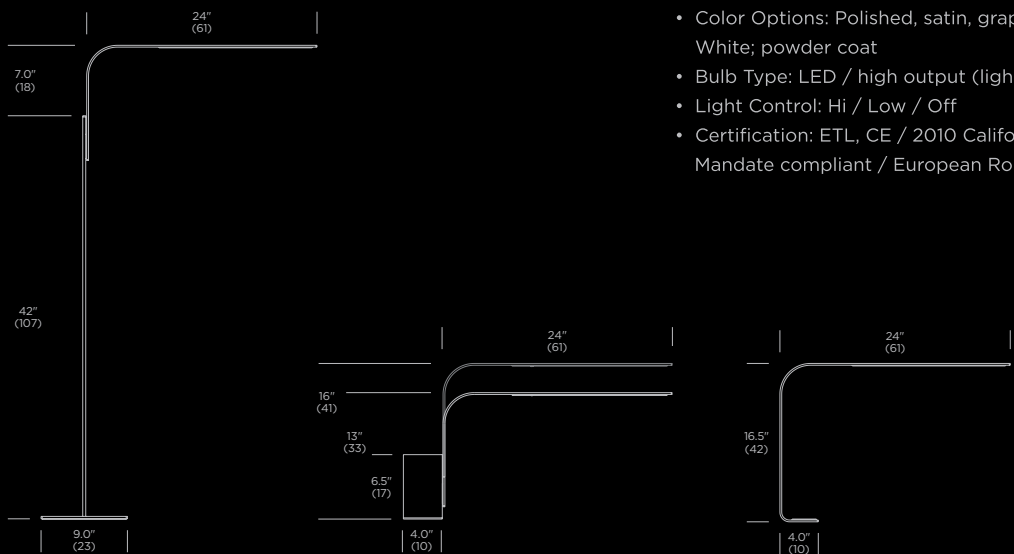

### LIM LED Task Lighting System

LIM is a multi-purpose, multi-task LED light with elemental structure and multiple configurations for residential, office, institutional, and hospitality applications. Its refined and elegant arm discreetly attaches via magnet and conceals an array of high powered LEDs to magnify a brilliant, warm, and dimmable light source. LIM is truly a sustainable lighting solution that minimizes the use of material while offering the highest level of light control and energy efficiency available in the marketplace.

LIM is offered in multiple pivot platform models which includes LIM L Table, LIM L Floor, and LIM C Undersurface Mount. They all utilize an ultra-slim extrusion profile arm with magnetic attachment. LIM Floor can be specified using multiple arms to provide both maximum light coverage and varying light height capability. LIM C is a remarkable display of less is more, allowing for undersurface mounting to free up valuable tabletop real estate.

### SPECIFICATIONS

- Materials: Aluminum arm and base sleeve, steel insert, polycarbonate lens
- LIM L Table Measurements: 28" (71cm) W x 12" - 16" H (31-41cm) x 3" (8cm), 9 lbs (4 kg)
- LIM L Floor Measurements: 29" (74cm) W x 42" - 51" H (107-130cm) x 9" (23cm), 9 lbs (4 kg)
- LIM C Measurements: 24" (61cm) W x 16" H (41cm) x 1" (2.5cm), 3 lbs (1.4 kg)
- Color Options: Polished, satin, graphite; anodized aluminum. White; powder coat
- Bulb Type: LED / high output (light emitting diode) 3300K
- Light Control: Hi / Low / Off
- Certification: ETL, CE / 2010 California Energy Mandate compliant / European RoHS compliant