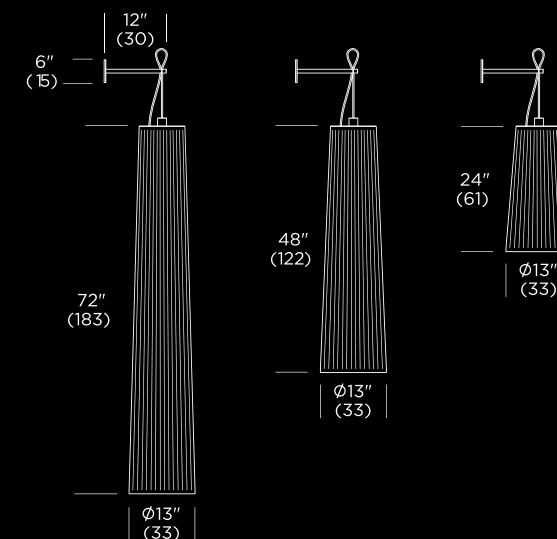

Design: Carmine Deganello 2009 / 2010

SOLIS Suspension

FEATURES

- Available in 24", 48" and 72" lengths and 4 colors
- Solis ships with an innovative mounting system that can be converted from a wall mount plug-in to a hard-wired pendant
- Includes 16 foot white cord with clear full range dimmer
- When wall mounted the cord and dimmer can be fed back through to the floor and be used like a floor standing fixture
- To use as a ceiling model - the dimmer can be removed and the cord can be shortened
- Full-range dimmer
- Ships flat-packed

SPECIFICATIONS

- Color options: white, silver, brown, black
- Measurements: 13" x 9" x 72" (183cm), 48" (122cm), 24" (61cm)
- Materials: UV resistant, fire retardant polyester shade, nickel-chrome steel hardware
- Bulb Type: 75w-Par 30 NSP / halogen narrow spot
- Cord: 16' (488 cm) silver fabric covered type
- Shipping Weight: 8 lbs (3.5 kg)

SPECIFICATIONS

- Color options: white, silver, brown, black
- Measurements: 13" x 9" x 48" (122 cm), 24" (61cm) (with base add 3" (7.5cm))
- Materials: UV resistant, fire retardant polyester shade, nickel-chrome steel hardware
- Bulb Type: 75w-Par 30 NSP / halogen narrow spot
- Cord: 9' (244 cm) fabric covered type: brown and white depending on shade color
- Shipping Weight: Solis 24 FS: 9 lbs (4 kg), Solis 48 FS: 11 lbs (5 kg)