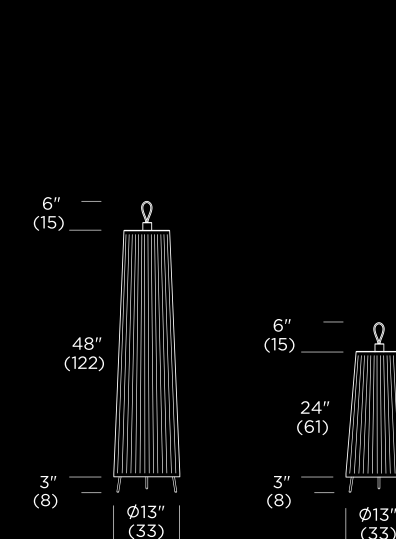

SPECIFICATIONS

- Color options: white, silver, brown, black
- Measurements: 13" x 9" x 72" (183cm), 48" (122cm), 24" (61cm)
- Materials: UV resistant, fire retardant polyester shade, nickel-chrome steel hardware
- Bulb Type: 75w-Par 30 NSP / halogen narrow spot
- Cord: 16' (488 cm) silver fabric covered type
- Shipping Weight: 8 lbs (3.5 kg)

SPECIFICATIONS

- Color options: white, silver, brown, black
- Measurements: 13" x 9" x 48" (122 cm), 24" (61cm) (with base add 3" (7.5cm))
- Materials: UV resistant, fire retardant polyester shade, nickel-chrome steel hardware
- Bulb Type: 75w-Par 30 NSP / halogen narrow spot
- Cord: 9' (244 cm) fabric covered type: brown and white depending on shade color
- Shipping Weight: Solis 24 FS: 9 lbs (4 kg), Solis 48 FS: 11 lbs (5 kg)