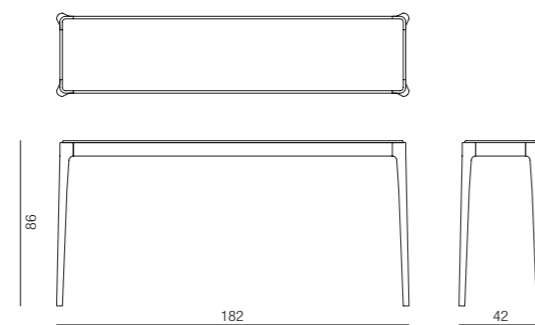

ZIGGY NIGHT 3
C. BALLABIO

ZIGGY 5
C. BALLABIO

ZIGGY 6
C. BALLABIO

ZIGGY 7
C. BALLABIO

ZIGGY 8
C. BALLABIO

spencer interiors
vancouver bc canada
telephone: 604.736.1378
www.spencerinteriors.ca