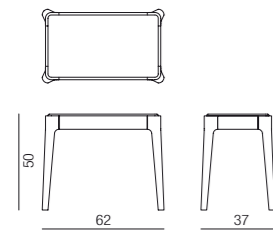

ZIGGY NIGHT 3
C. BALLABIO

ZIGGY 5
C. BALLABIO

ZIGGY 6
C. BALLABIO

ZIGGY 7
C. BALLABIO

ZIGGY 8
C. BALLABIO

spencer interiors
vancouver bc canada
telephone: 604.736.1378
www.spencerinteriors.ca