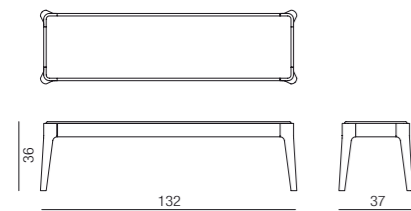

ZIGGY 5
C. BALLABIO