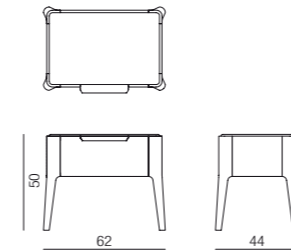

THIRTEEN
ZIGGY NIGHT 1
C. BALLABIO