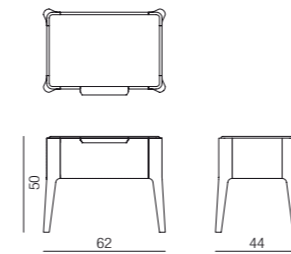

ZIGGY NIGHT 3
C. BALLABIO

ZIGGY NIGHT 1
C. BALLABIO