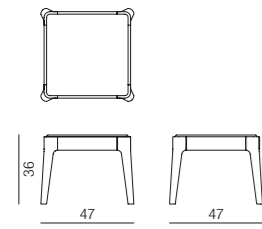

ZIGGY 3
C. BALLABIO

ZIGGY 1
C. BALLABIO