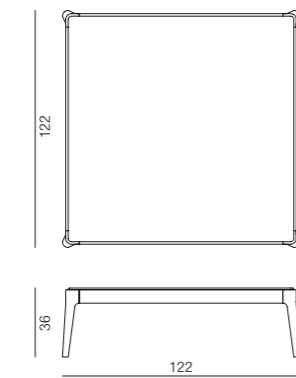

ZIGGY NIGHT 3
C. BALLABIO

ZIGGY 5
C. BALLABIO

ZIGGY 6
C. BALLABIO

ZIGGY 7
C. BALLABIO

ZIGGY 8
C. BALLABIO

spencer interiors
vancouver bc canada
telephone: 604.736.1378
www.spencerinteriors.ca