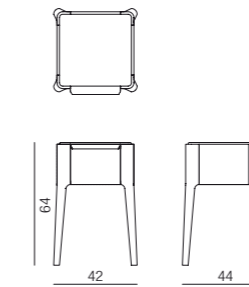

ZIGGY NIGHT 2
C. BALLABIO