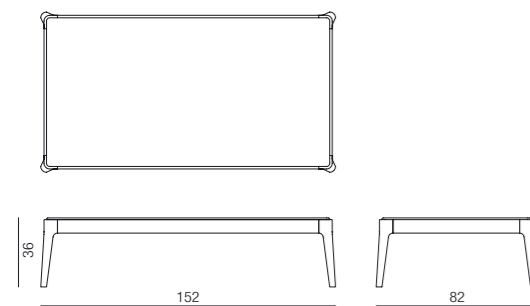

ZIGGY NIGHT 3
C. BALLABIO

ZIGGY 5
C. BALLABIO

ZIGGY 6
C. BALLABIO

ZIGGY 7
C. BALLABIO

ZIGGY 8
C. BALLABIO

spencer interiors
vancouver bc canada
telephone: 604.736.1378
www.spencerinteriors.ca