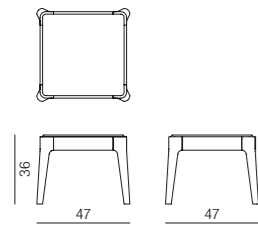

FELLOW 220 SOFA IN
CANALETTA WALNUT AND
LEATHER EXTRA VAR.
L648 AND UPHOLSTERED
BACKREST IN LARIO VAR. 28

GRU LAMPADA DA TERRA
IN NOCE CANALETTA
GRU FLOOR LAMP IN
CANALETTA WALNUT

GIGON / GUYER

ZIGGY 1
C. BALLABIO