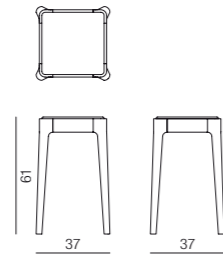

ZIGGY 2
C. BALLABIO