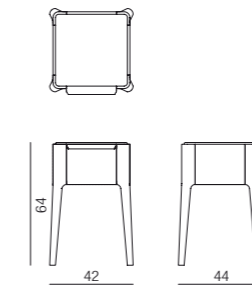

ZIGGY NIGHT 2
C. BALLABIO