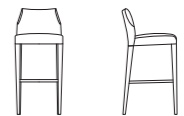

Slice

design Marco Piva

dimensioni / dimensions

SLICE 772
SEDIA - CHAIR

h	h	A	h
80	58	48	48
31 1/2"	22 3/4"	19"	19"

SLICE 772/PW - 772/PI
SEDIA CON BRACCIOLI - CHAIR WITH ARMRESTS
POLTRONA - ARMCHAIR

h	h	A	h	h
80	58	59	48	66
31 1/2"	22 3/4"	23 1/4"	19"	26"

SLICE 772/A
SGABELLO - STOOL

h	h	A	h
101	52	47	76
39 3/4"	20 1/2"	18 1/2"	30"

spencer
interiors

spencer interiors
vancouver bc canada
telephone: 604.736.1378
www.spencerinteriors.ca