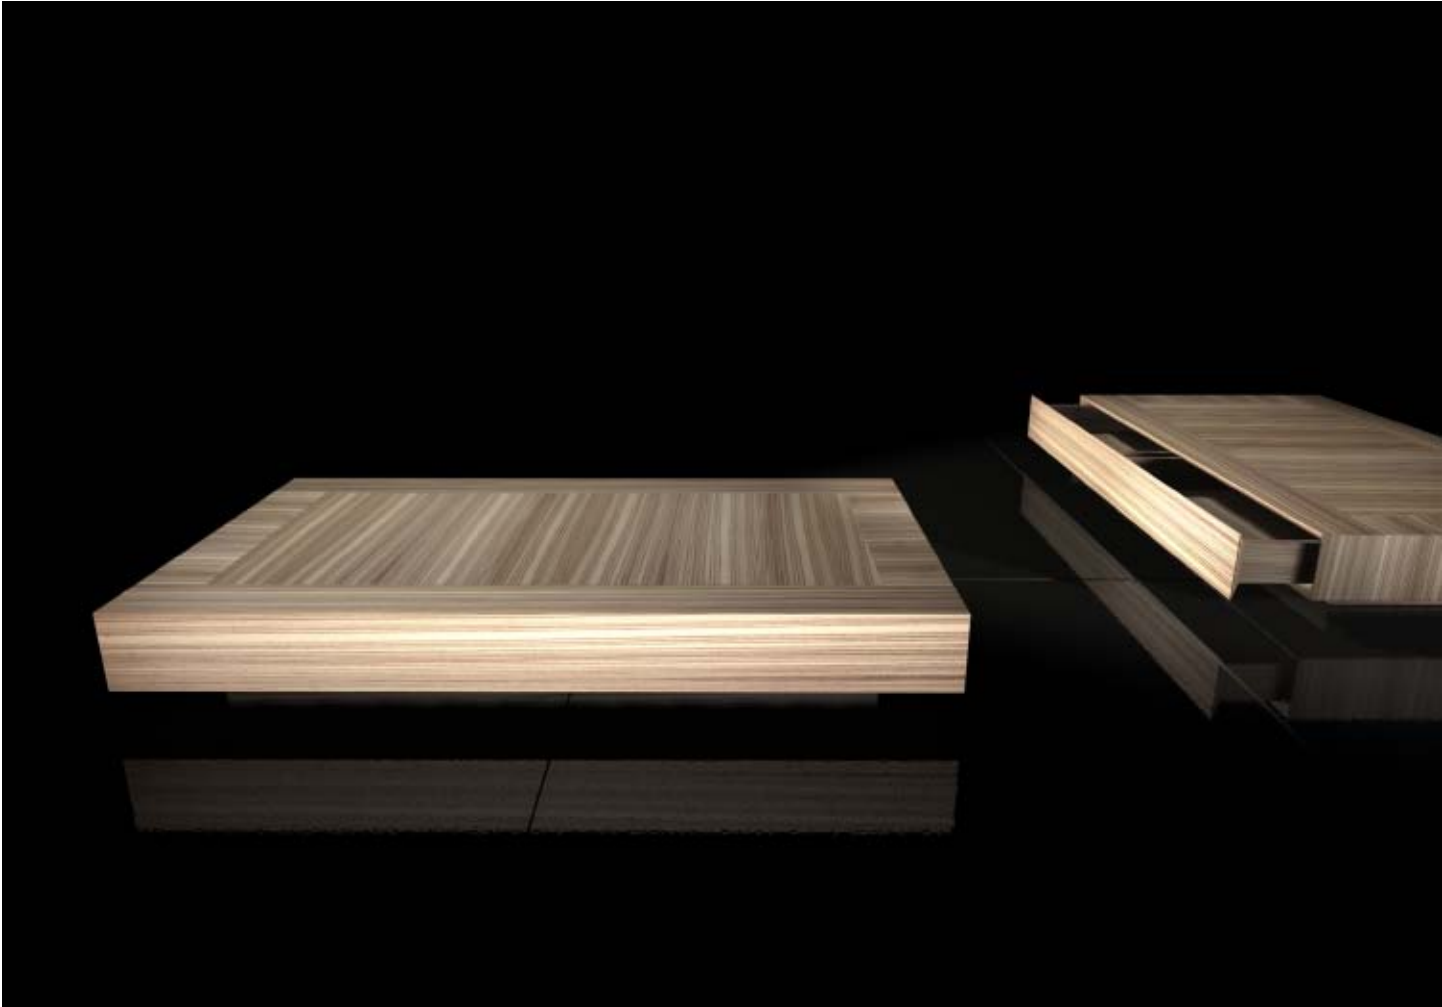

cecchini: zebrawood low cocktail table: with or without drawers

- TA05: 160 cm x 90 cm x 23 cm high (63" x 35" x 9" high)

- TA03: 90 cm x 90 cm x 23 cm high (35" x 35" x 9" high)

spencer interiors

Vancouver BC Canada

> tel: 604 736-1378

> fax: 604 736-1338

> www.spencerinteriors.ca

fresh modern living