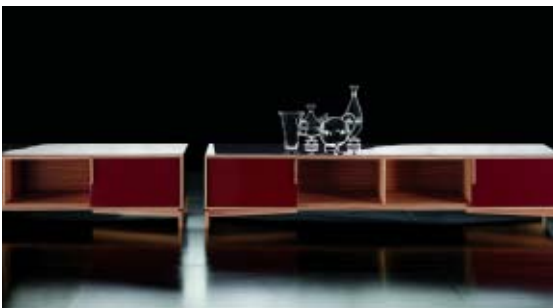

spencer interiors
Vancouver BC Canada
> tel: 604 736-1378
> fax: 604 736-1338
> www.spencerinteriors.ca

fresh modern living