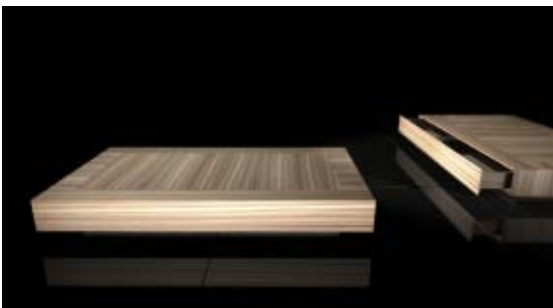

cecchini: zebrawood low cocktail table: with or without drawers

- TA05: 160 cm x 90 cm x 23 cm high (63" x 35" x 9" high)

- TA03: 90 cm x 90 cm x 23 cm high (35" x 35" x 9" high)